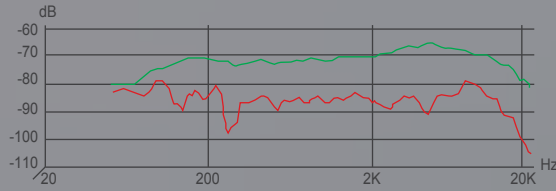

NEW DM-908S

- Overall trendy, professional, exquisite, elegant and modern.
- Superb dynamic cartridge effortlessly delivers the truest and softest sound.
- Anti-sliding reed switch effectively eliminates power on-off pops.
- Professional matt electroplated housing with a comfortable touch and hold.
- Suitable for audio systems and home karaoke.