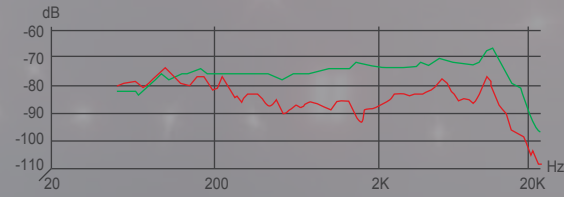

Standard	Model	DM-918S	DM-908S	DM-818S	CM-818S
Cartridge		Dynamic (Audio Technica)	Dynamic	Dynamic	Condenser
Frequency response		80Hz to 15000Hz	80Hz to 15000Hz	50Hz to 16000Hz	80Hz to 16000Hz
Sensitivity		-73dB±3dB(0dB=1V/μbar)	-72dB±3dB(0dB=1V/μbar)	-78dB±3dB(0dB=1V/μbar)	-60dB(0dB=1V/Pa at 1kHz)
Impedance		200Ω(±10%)	500Ω(±15%)	600Ω(±15%)	1kΩ at 1kHz
Directional		Uni-directional	Uni-directional	Uni-directional	Uni-directional
Connector		3-Pin XLR	3-Pin XLR	3-Pin XLR	3-Pin XLR
Material		Zinc alloy	Zinc alloy	Zinc alloy	Zinc alloy
Battery		-	-	-	AAA(1.5V) *1
Color		Iron-gray	Silver	Iron-gray	Iron-gray
Cable		Φ6.0/5m/Φ6.3plug	Φ6.0/5m/Φ6.3plug	Φ6.0/5m/Φ6.3plug	Φ6.0/5m/Φ6.3plug
Weight (g)		326	318	218	198
Dimensions (mm)		Length:186mm Diameter:Φ52mm Shank:Φ24mm	Length:186mm Diameter:Φ52mm Shank:Φ24mm	Length:197mm Diameter:Φ46mm Shank:Φ22mm	Length:197mm Diameter:Φ46mm Shank:Φ22mm

Remark : The above specifications are subject to change without prior notice.

ISO 9001 / ISO 14001 / OHSAS 18001

NEW DM-918S

- Overall trendy, professional, exquisite, elegant and modern.
- Super cardioid directional, ultra high cartridge delivers the smoothest voice with a wide and plain frequency response.
- Anti-sliding reed switch effectively eliminates power on-off pops.
- Durable zinc-alloyed with a wear resistant high hardness and a low touch iron-gray exterior paint as well as a robust ballscreen.
- Suitable for stage performance and recording studios.

NEW DM-908S

- Overall trendy, professional, exquisite, elegant and modern.
- Superb dynamic cartridge effortlessly delivers the truest and softest sound.
- Anti-sliding reed switch effectively eliminates power on-off pops.
- Professional matt electroplated housing with a comfortable touch and hold.
- Suitable for audio systems and home karaoke.