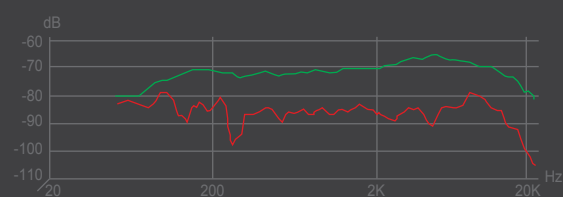

The Best Endorsement

NEW CM-818S

- Exquisite, elegant Japanese style.
- Cardio dynamic range condenser microphone effortlessly delivers deep quality sound as well as clear treble performance.
- Anti-sliding reed switch effectively eliminates power on-off pops.
- Specific constructed suspension design presents less noise when handled.
- Complete with one AAA battery with up to a 5000 hour duration or external power supply.
- Suitable for vocal and speech.

DM-708S

- Classic and professional.
- Superb dynamic cartridge effortlessly delivers deep quality sound as well as a clear treble performance.
- Durable zinc-alloyed with a wear resistant high hardness and a low touch iron-gray exterior paint as well as a robust ballscreen.
- Suitable for public broadcasting and conferences.