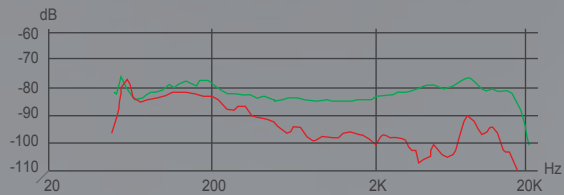

NEW DM-818S

- Exquisite, elegant Japanese style.
- Superb dynamic cartridge effortlessly delivers clear treble performance.
- Anti-sliding reed switch effectively eliminates power on-off pops.
- Durable zinc-alloyed with wear-resistant high hardness and iron-gray exterior painting, as well as a robust ballscreen.
- Suitable for public broadcasting and conferences.