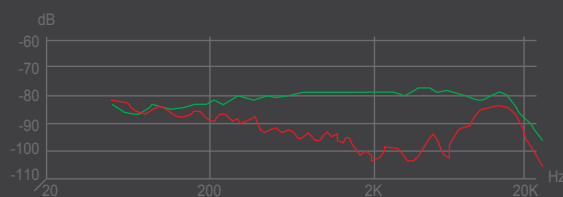

NEW CM-818S

- Exquisite, elegant Japanese style.
- Cardio dynamic range condenser microphone effortlessly delivers deep quality sound as well as clear treble performance.
- Anti-sliding reed switch effectively eliminates power on-off pops.
- Specific constructed suspension design presents less noise when handled.
- Complete with one AAA battery with up to a 5000 hour duration or external power supply.
- Suitable for vocal and speech.